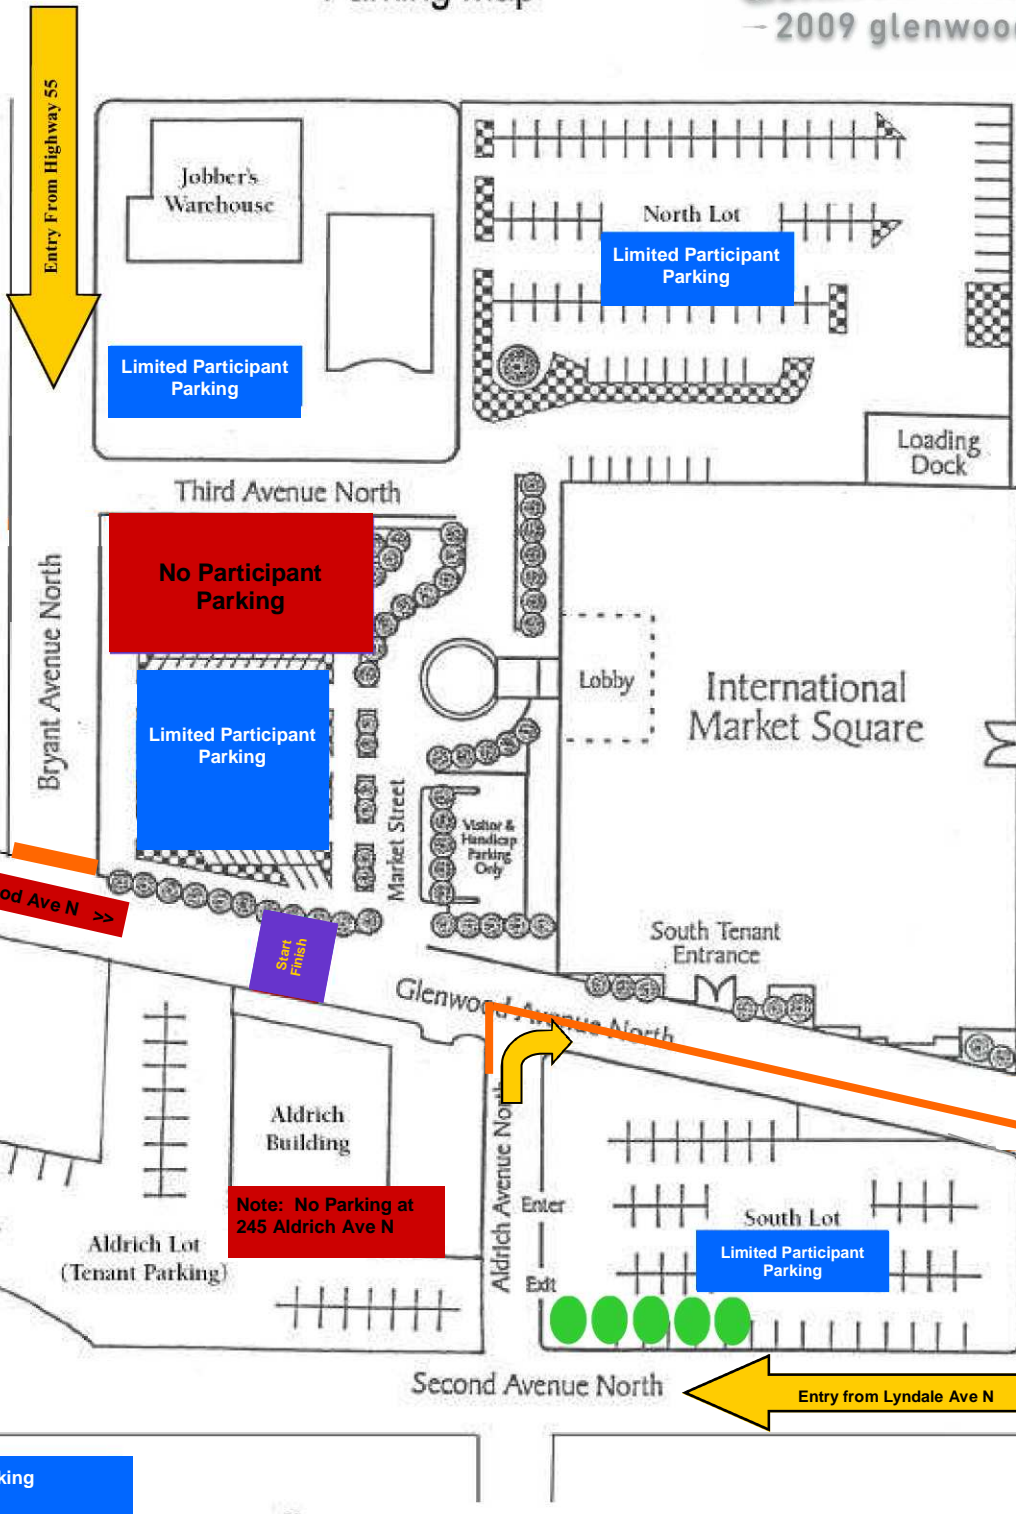

GREAT PRAIRIE™
— 2009 glenwood glide —

International Market Square Parking Map

Limited Participant
Parking at:
Summit Academy
935 Olson Mem. Hwy

Limited Participant
Parking at:
1. AH Bennett Comp.
900 Glenwood Ave N
2. Outlet Center
1312 Glenwood Ave N

<< Note: No Parking on Glenwood Ave N >>

Note: No Parking at
245 Aldrich Ave N

Limited Participant
Parking
1. Downtown Dogs, 821 2nd Avenue North:
West and East Lots
2. Any permitted street parking with the
exception of Glenwood Avenue North.

PLAN NOT TO SCALE

NO PARKING ZONES
 TENANT ENTRANCES

Orange Line Denotes Road Closure

Portable Toilets