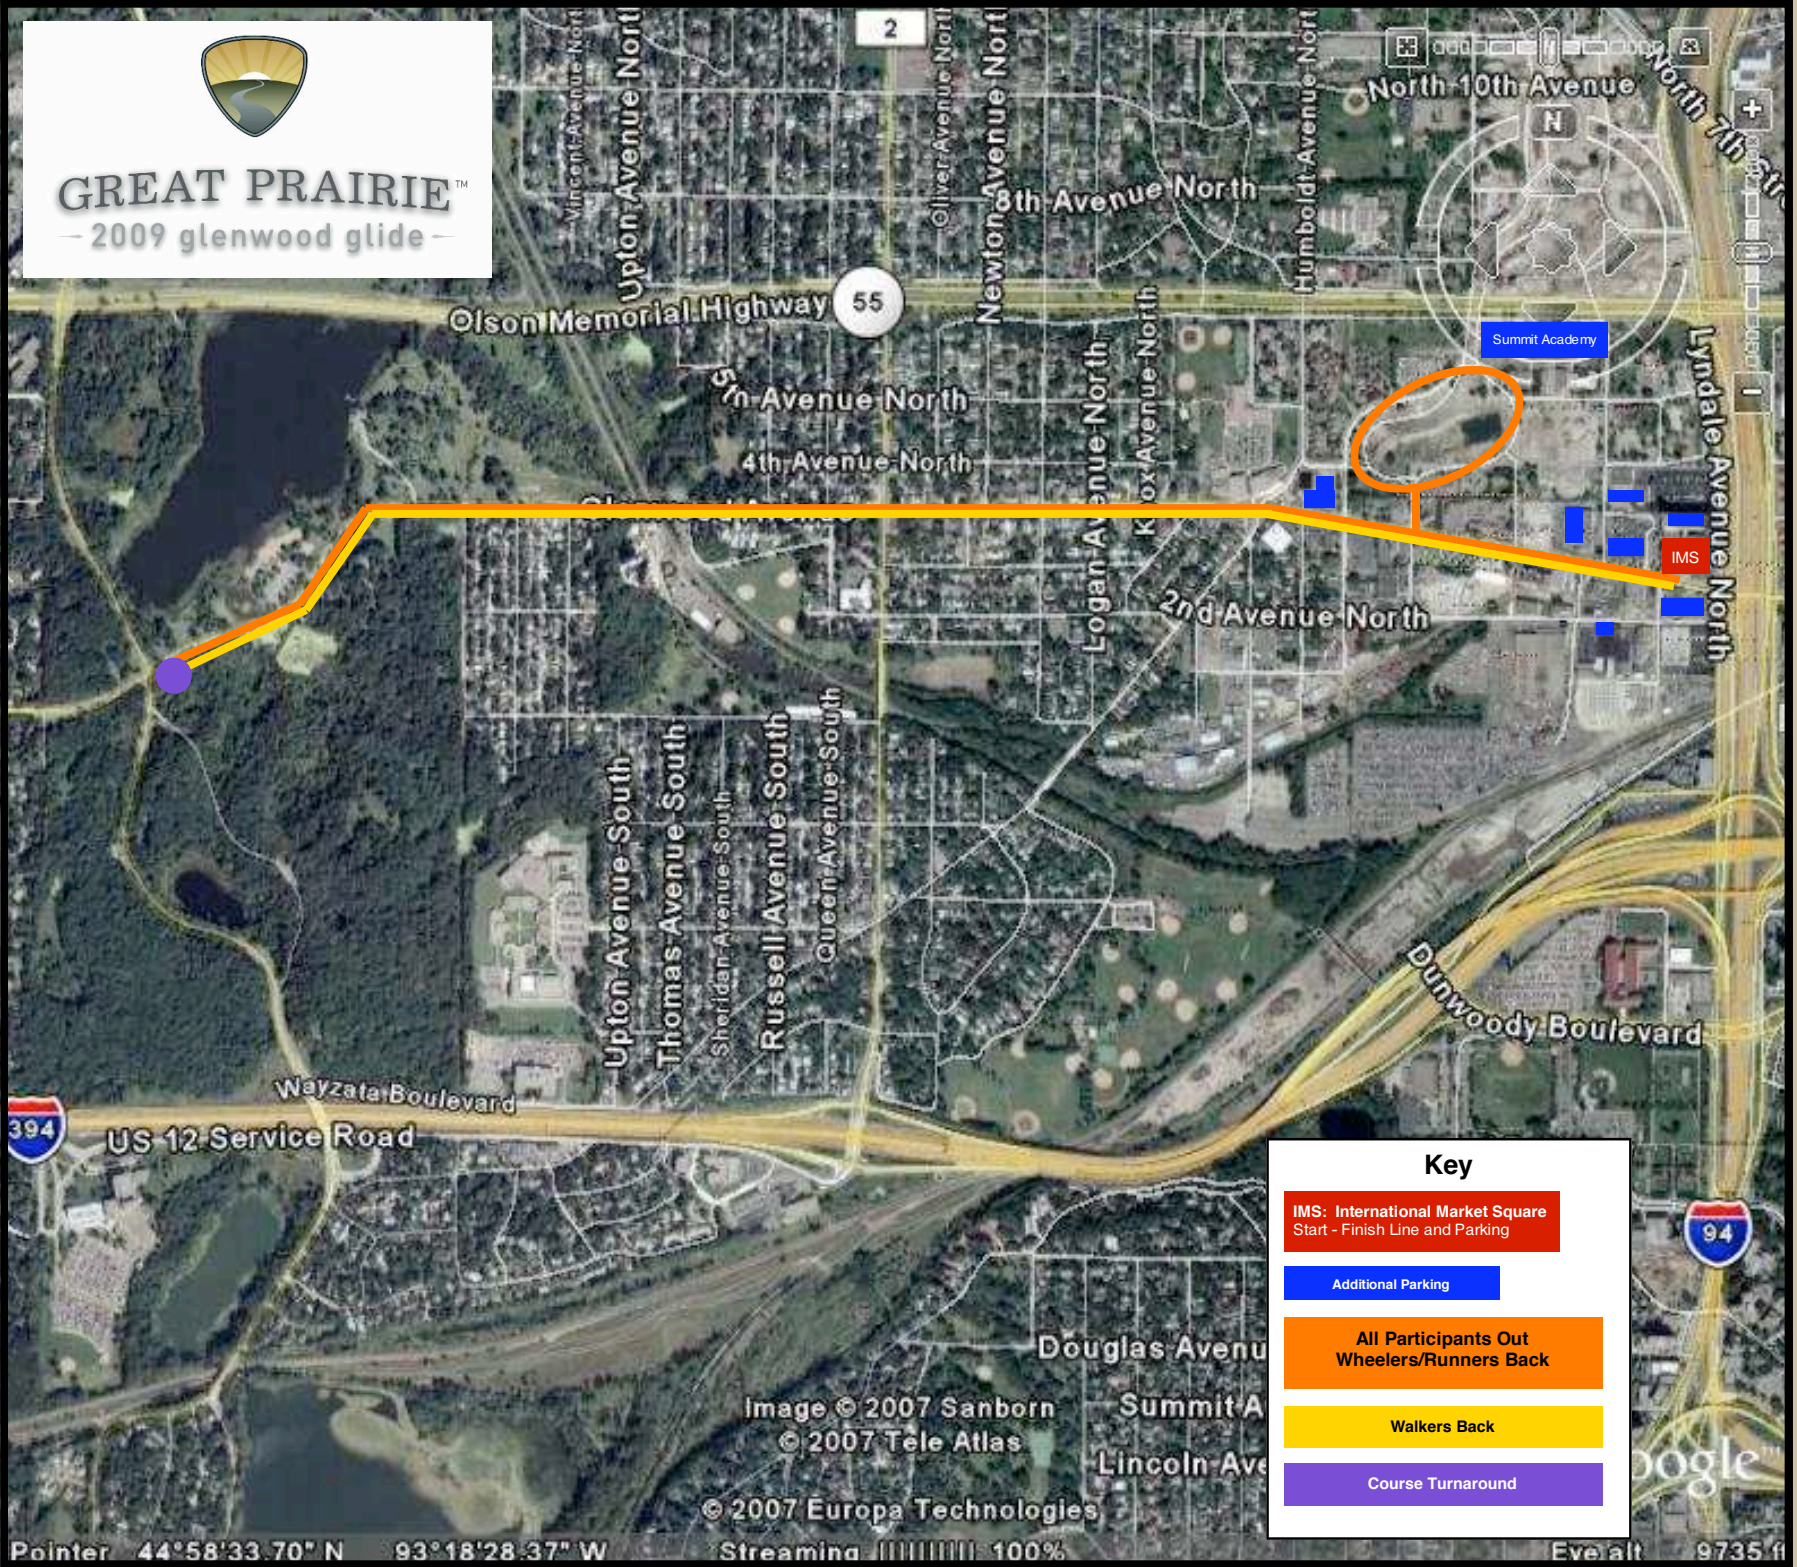

GREAT PRAIRIE™
— 2009 glenwood glide —

Key

IMS: International Market Square
Start - Finish Line and Parking

Additional Parking

All Participants Out
Wheelers/Runners Back

Walkers Back

Course Turnaround

Image © 2007 Sanborn
© 2007 Tele Atlas

© 2007 Europa Technologies

Pointer 44°58'33.70" N 93°18'28.37" W

Streaming 100%

Ever alt 9735 ft